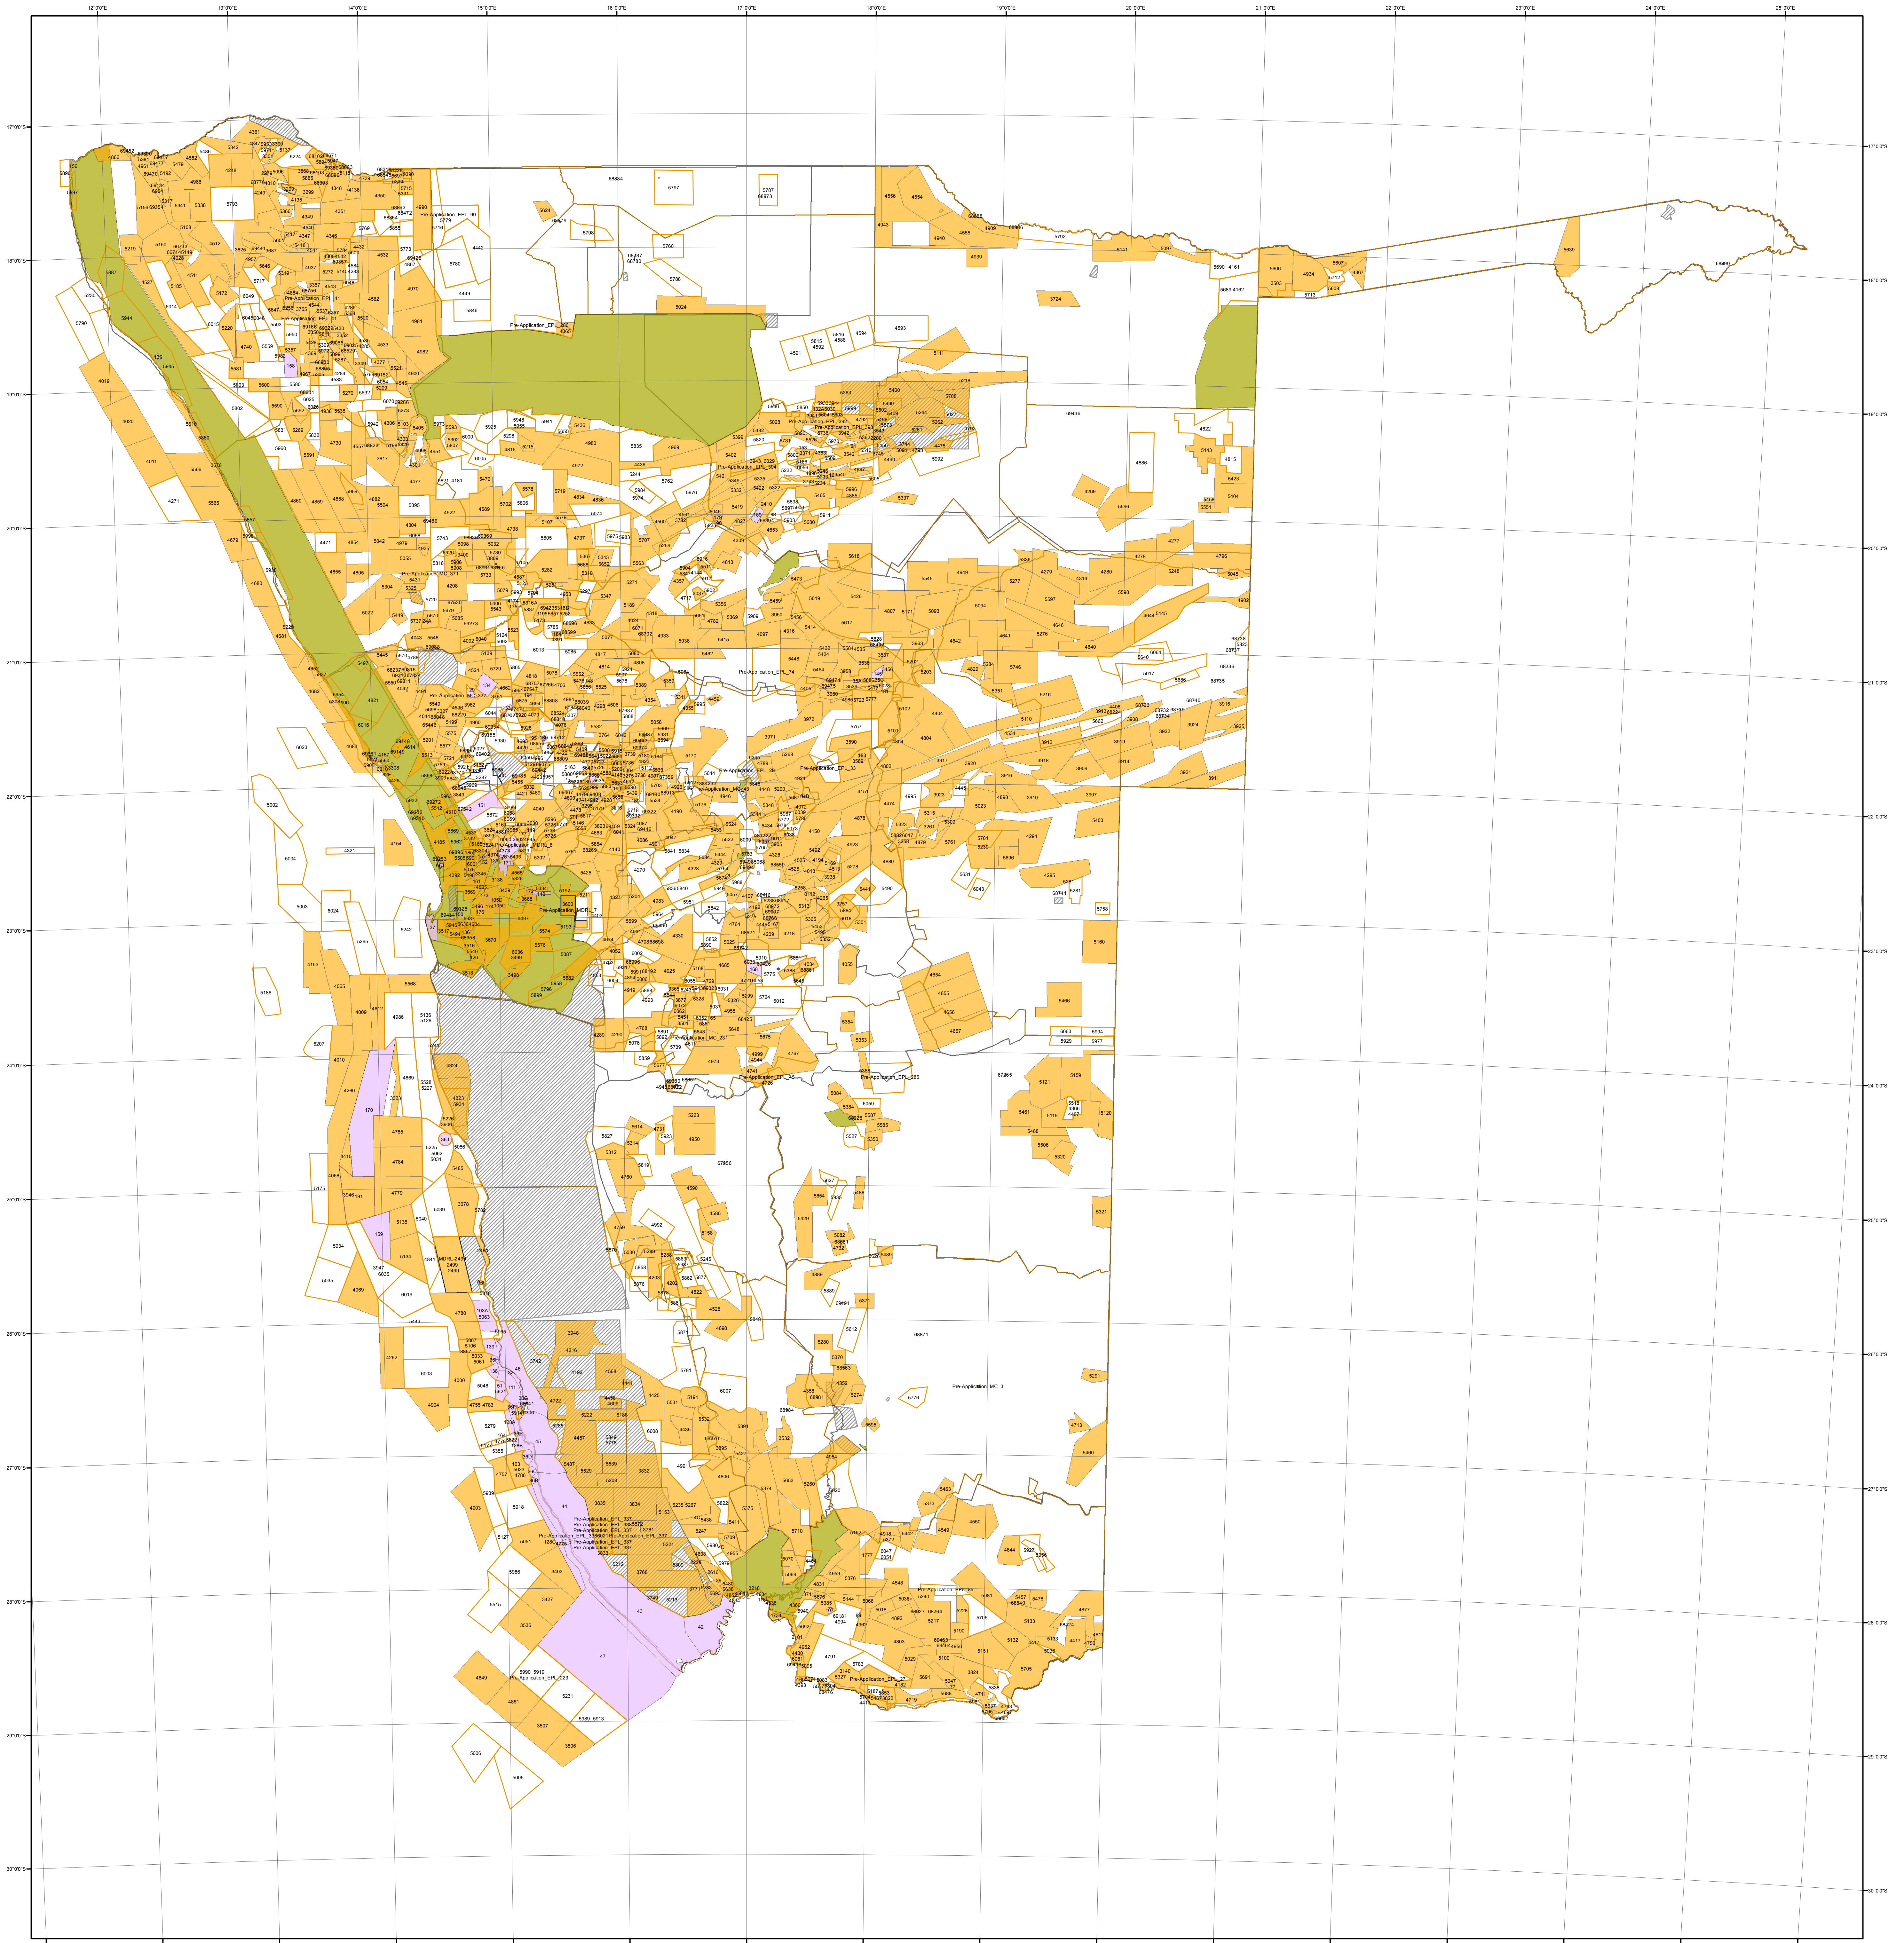

Current Namibian Licences (Ministry of Mines and Energy)

Date: 25/06/2015

Legend

EPL - Application	ERL - Application	Withdrawn Area
EPL - Active	ERL - Active	Environmentally Sensitive Areas
ML - Application	RL - Application	District
ML - Active	RL - Active	Region
MC - Application	MDRL - Application	Division
MC - Active	MDRL - Active	

1:2,000,000

Projection: Albers Conic Equal Area
Spheroid: Bessel 1841
Central Meridian: 17 Deg. E
Grid: Geographic Coordinates (Degrees)